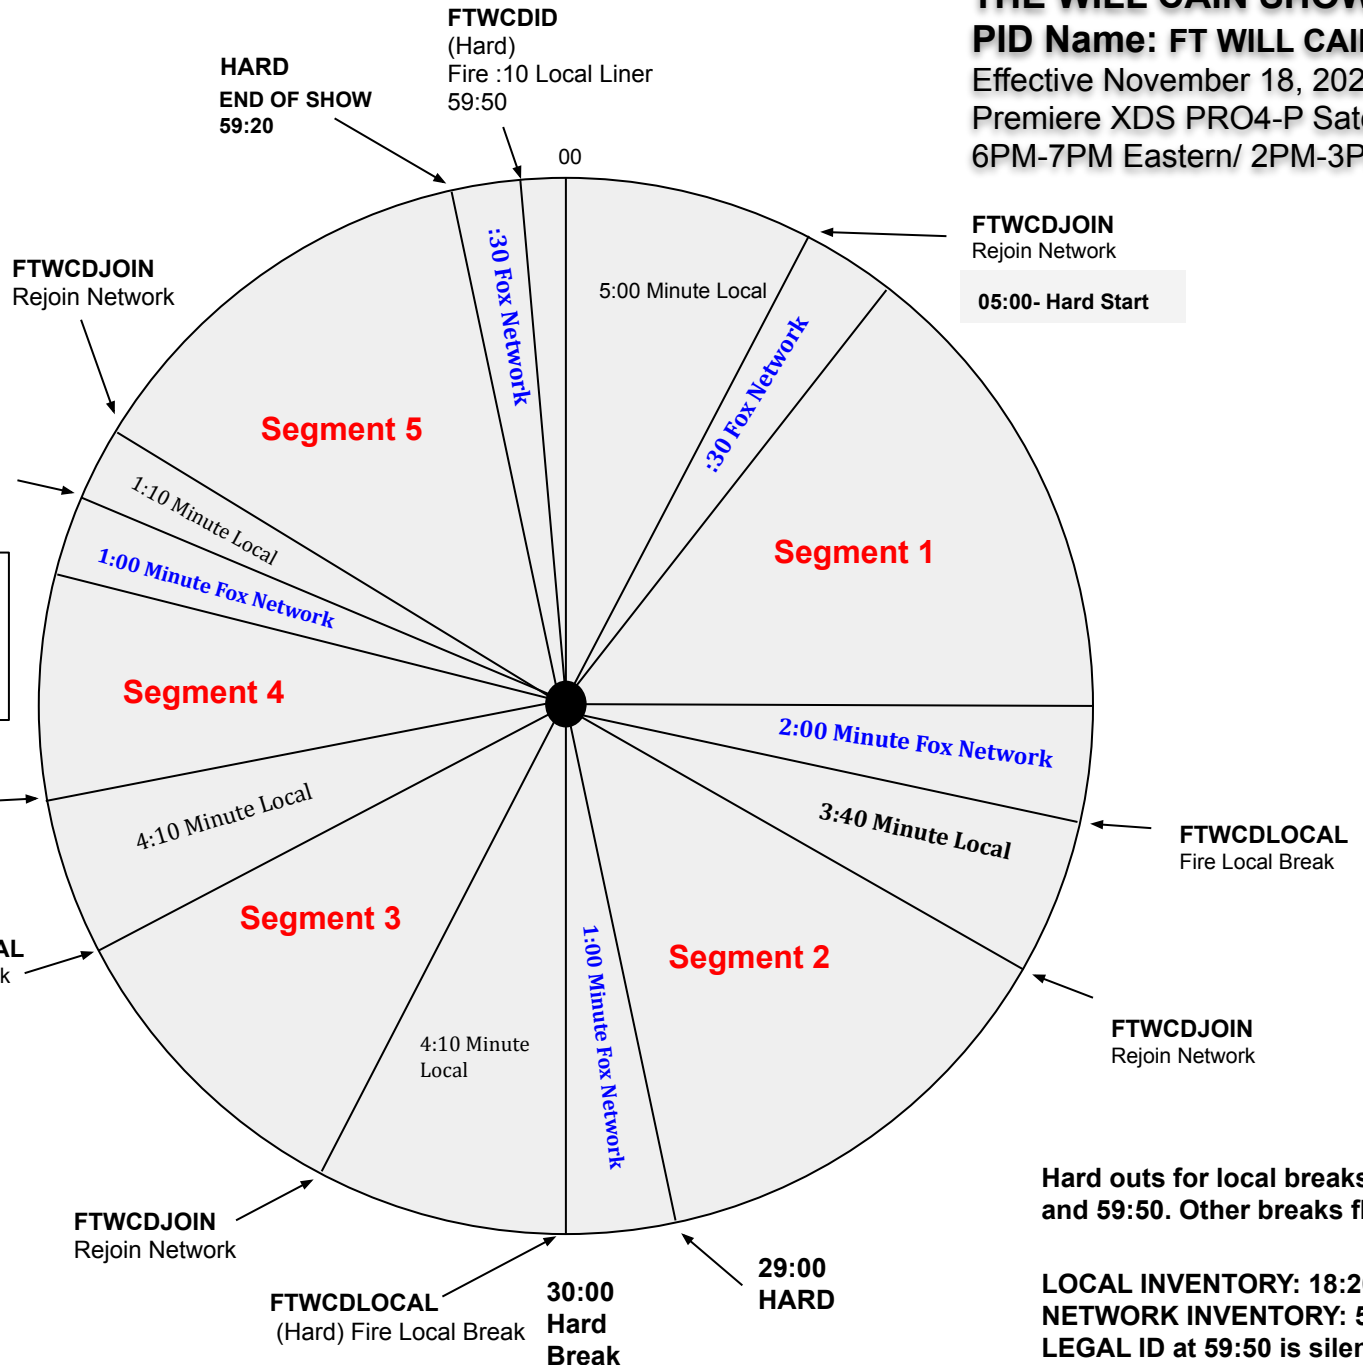

THE WILL CAIN SHOW
PID Name: FT WILL CAIN
 Effective November 18, 2024
 Premiere XDS PRO4-P Satellite
 6PM-7PM Eastern/ 2PM-3PM PT

CLOSURES

FTWCDLOCAL = fires local break.
 FTWCDJOIN = local streaming start.
 FTWCDID = fires local :10 liner.

Programming Schedule:
 PLEASE CALL AFFILIATE SALES
 212-301-5439

Hard outs for local breaks at :30 and 59:50. Other breaks float.

LOCAL INVENTORY: 18:20
NETWORK INVENTORY: 5:00
LEGAL ID at 59:50 is silent